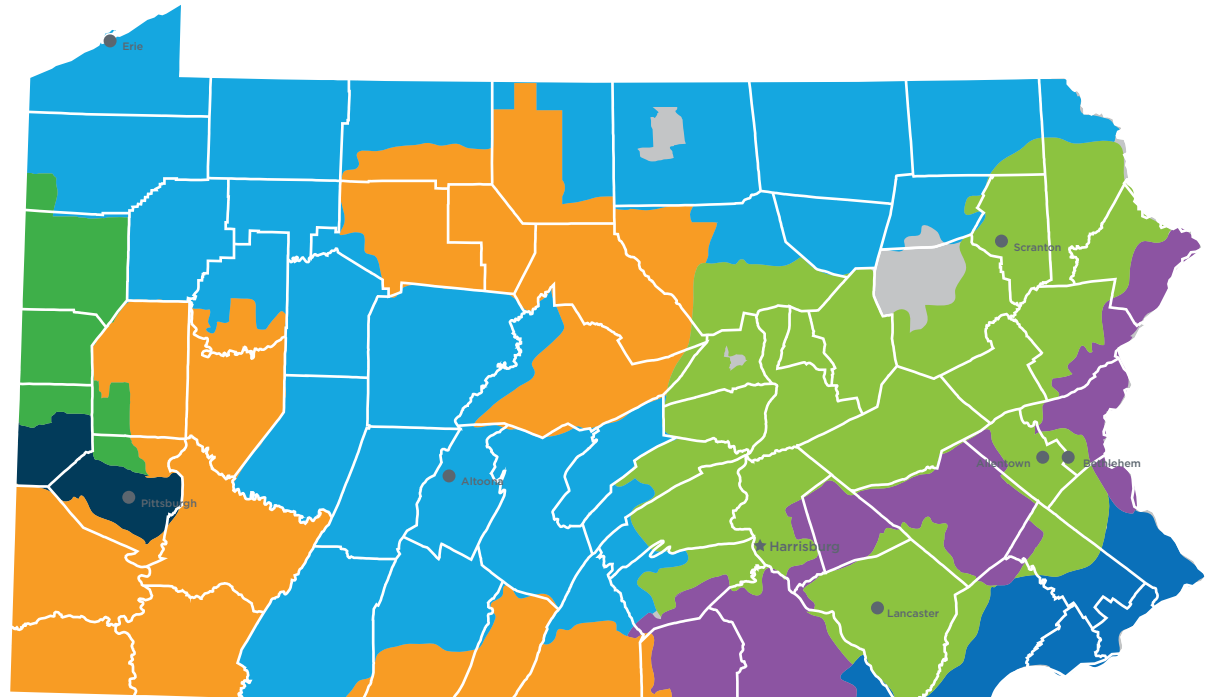

Territories

-  West Penn Power
-  Duquesne Light
-  MetEd
-  PECO
-  Penelec
-  PPL
-  Penn Power

Services

-        Residential Electricity
-        Residential Gas
-        Commercial Electricity
-        Commercial Gas
-        New Service
-        Customer Assistance
-        Budget Billing